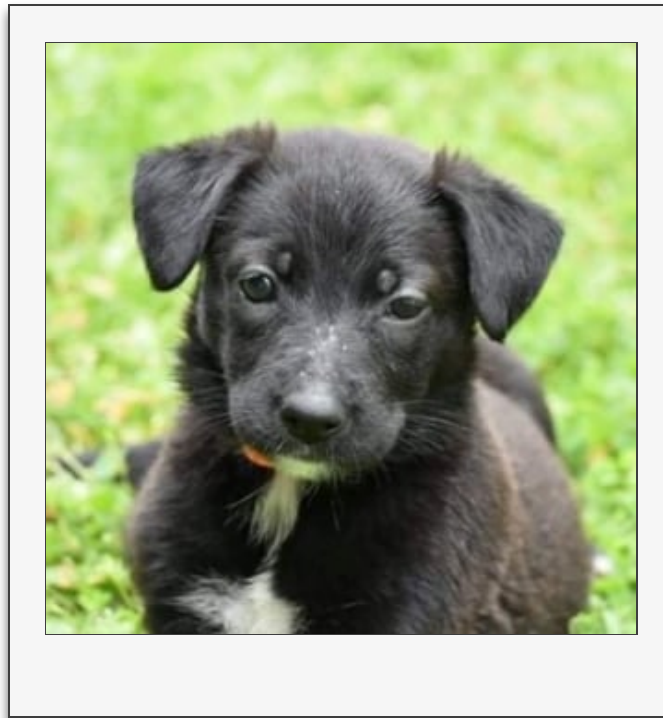

Hi, my name is Sable

Looking for love

Large Female German Shepherd Mix Dog

Hi my name is Sable My foster mum says I'm a sweet little pup - she said it was amazing to watch us grow and start to really show our personalities - My foster mum says that as I am only still young writing my bio is a bit hard but she will give it a go. Okay so I sleep, I play, I love getting cuddles from my foster mum, and she says I'm super helpful when she is doing housework - I call it being a project manager! We are in a foster homes that have some older foster fur siblings and they are fun as to play with - it's great cause the rescue makes sure then that I am good with other size dogs as well (small and big) and kids - I do love to play and then sleep and then eat and then have cuddles and then basically repeat!!! My foster mum has asked if you're interested put an application in but she will be updating my profile each week as my personality grows My siblings are Ebony, Raven, Coal and Jet ** Please note applications will close Thursday 27th January 2022 at 5.30pm The adoption application link is <https://goo.gl/forms/PqpkCcE89ikDR2Lw1>

Age	7 months
Vaccinated	Unsure
Desexed	Yes
Wormed	Yes
Source number	BIN0000310593139
Breeder Id	BIN0000310593139
Adoption fee	895.00
Microchip number	953010100050639
Rescue organisation	Paw Prints Canine Rescue Inc.