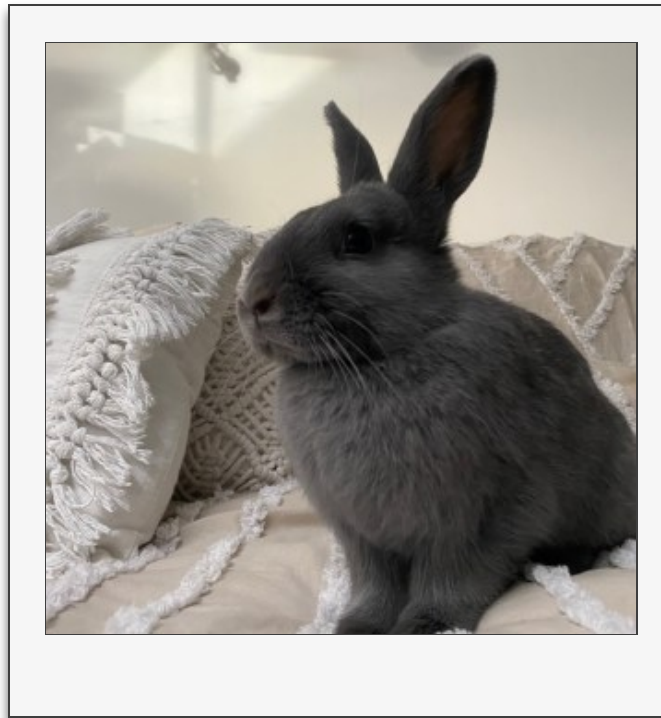

# Hi, my name is Honey

## Looking for love

### Female Netherland Dwarf Mix Rabbit

Honey came to the RSPCA through the Inspectorate. We cannot disclose prior history. Don't be fooled by my age/size, I am full of energy and have a whole lotta love to give. I love being with people so I'd like to stay inside with you. I'd like to be able to roam about and not be in a cage all of the time. When you are not with me I need lots of things to do. A quick trip to a hardware store to get me some tunnels to run through will make my day. I need to go home with my sister Maple 967304 MC 956000013275936