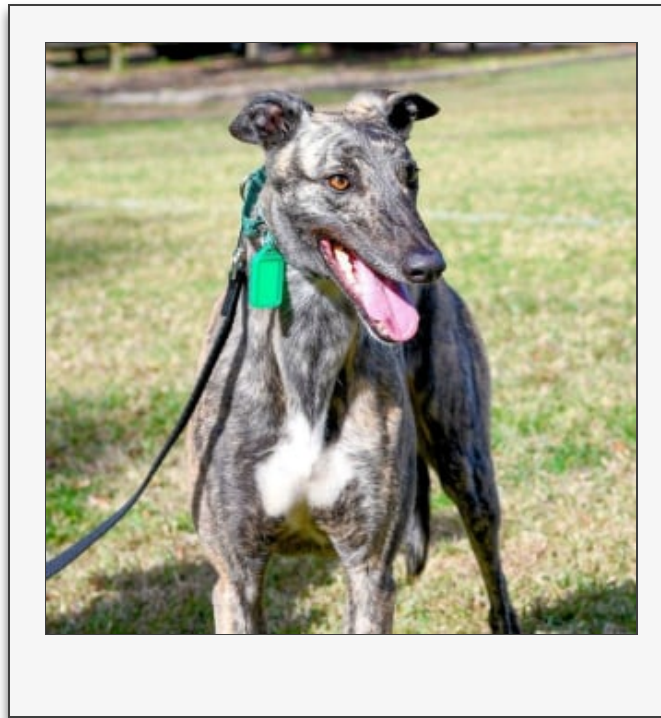

Hi, my name is Whitney

Looking for love

Large Female Greyhound Dog

Racing name: Sionna Max Microchip: 95600006669647 Whelped: Dec 2018 Sex: female Colour: dark brindle Weight: ~28kg Cat tolerant: not tested Available: mid July AVAILABLE ONLY TO APPLICANTS WHOSE HOME HAS DIRECT ACCESS TO A YARD OR COURTYARD Whitney is a sweet-natured girl who has settled in quickly to home life. She gets on very well with the other hounds in the household but is happy to be independent of them as well. Despite being only young (2.5yo) she is not at all rowdy or destructive, although can get a bit excited when first greeting visitors. Whitney is learning to walk nicely on the lead and enjoys her walks and car trips. She can be a little picky at times with her dry food (much prefers the tasty stuff added to it!) and after dinner takes herself off to bed for the night, where she rarely stirs until everyone else gets up the next morning. Whitney would love a home with plenty of human company and a nice yard for exploring and sun worshipping. ...

Age	2 years 10 months
Vaccinated	Yes
Desexed	Yes
Wormed	Yes
Adoption fee	\$200
Microchip number	95600006669647
Rescue organisation	Greyhound Adoption Program NSW

Find out more at petrescue.com.au/listings/860856