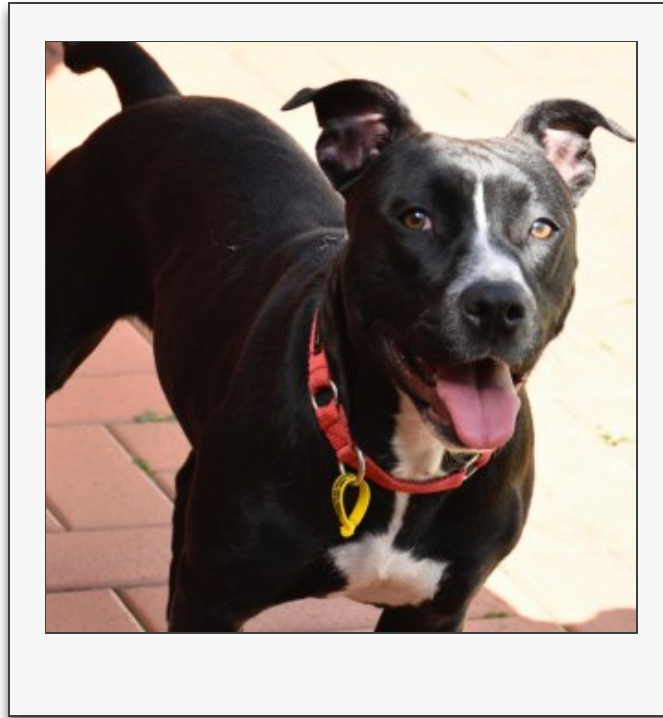

# Hi, my name is Molly \*\* Adorable Love Bug \*\* Social Butterfly

## Medium Female Staffy Mix Dog

Molly is a English staffy mix sweet heart who is 14 months old. Molly is very much a playful puppy. She is dog and kid friendly. Molly has not had any training so we are working on her sit command and some other training. Molly has a lovely temperament. She doesn't have a bad bone in her body. She loves a cuddle and pat and is very smoochy. Molly is learning to play fetch and loves squeaky toys. Molly is a digger however with more training, distractions and a lot of love she will be the best companion. She is not a large size staffy she is medium in size. Molly is located in Peakhurst in Sydney. If you like to meet her please email us with what home you can offer Molly please.