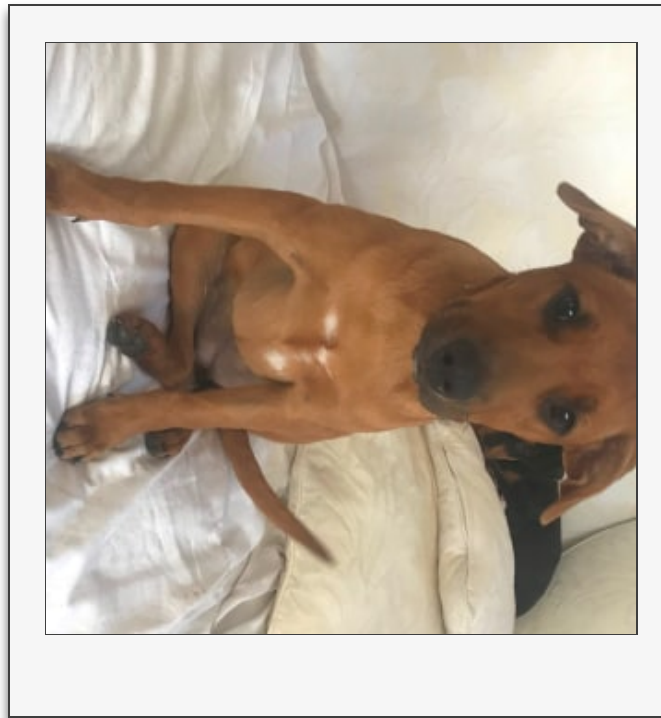

Hi, my name is Purple

Lovely pup

Medium Female Mixed Breed Dog

Purple is full of life, playful, and affectionate. All the wonderful qualities of a happy, healthy pup. Purple comes from a litter of 6 pups that came into the care of the famous "Dog lady of Yuendumu" a remote community in the NT with their mum which tiny pups.

<https://www.facebook.com/aussiedesertdogs> Mum has gone back to her home, 2 pups have homes in the community, and 4 came to Sydney to find their forever homes. They are approx 5 - 6 mths old, very healthy pups of unknown breed. We don't know their breed, we never do. We guess/estimate they will be medium-sized dogs perhaps eventually 20kg, this is only a guess???? Purple flew from Alice Springs to Sydney and is in foster care in Kingsford near the Uni of NSW She Microchipped, desexed, vaccinated and parasite treated. PLEASE NOTE Purple has come from an area of the NT where there have been cases of Ehrlichiosis a tick-borne disease introduced to Australia last year. (This is a reportable disease) We are testing all the dogs coming from the NT; Even though Purple tested negative for Eh...