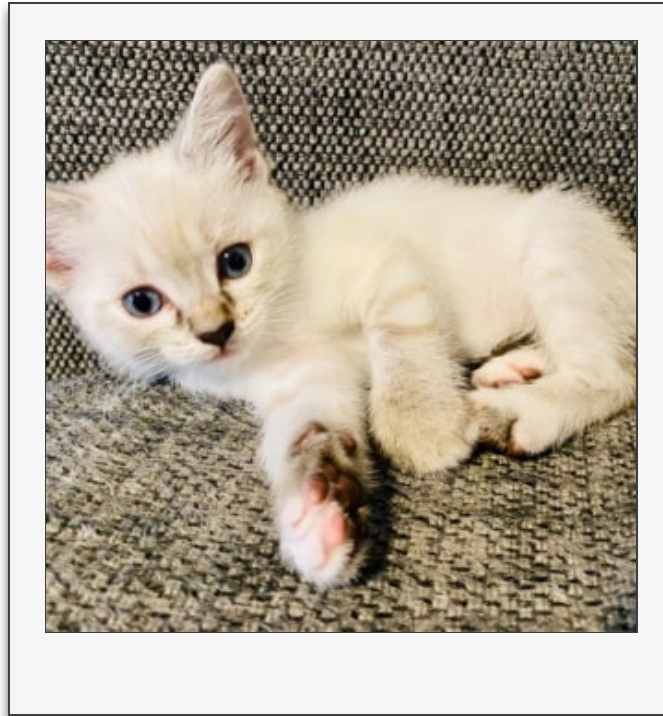

# Hi, my name is Elf

## Seal point

### Female Siamese Mix Cat

Elf is a sweet little girl who loves to play and wrestle with her siblings and cuddle up in the blankets on her hooman's bed. She's a tiny little pocket rocket that scoots around the house having fun and loving life. She loves kids, other cats, has had some basic exposure to dogs, and will suit just about any home <3 \* Elf is a Seal Point or Chocolate Point due to her father, and was surrendered to us with her mother, siblings and older siblings. Her mother is a tabby. We have a high price on Elf because we believe rescue animals are no less valuable than intentionally bred animals, in fact bred animals rarely have all their vetwork done when sold to the public which in rescue, is always done, so if you choose to welcome Elf into your family you will be getting a stunning cat with intentionally bred markings (for those who value that sort of thing) with the addition of her vetwork already completed :)