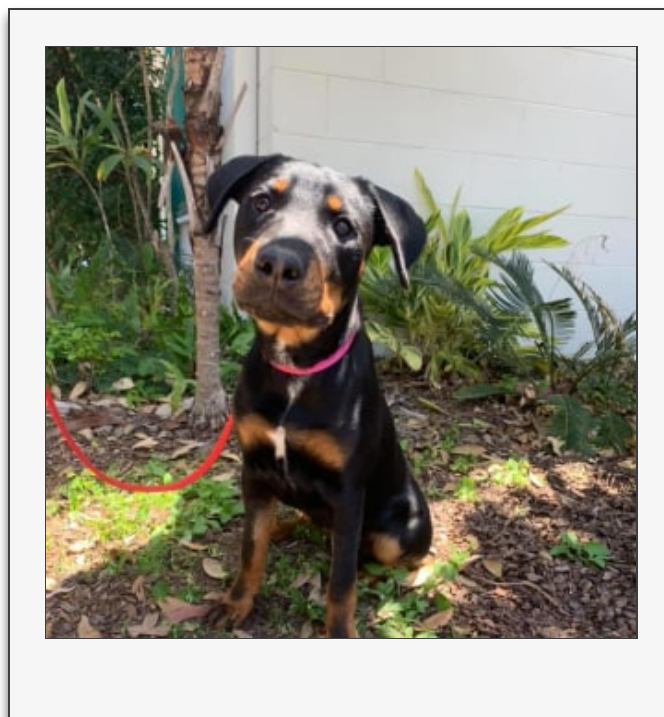

Hi, my name is Hanna

Looking for love

Large Female Kelpie x Rottweiler Mix Dog

HANNA Hanna is available for adoption DESEXED, MICROCHIPPED, VACCINATED and FLEA/TICK/WORM treated Rehoming fee: \$450 DOB: 1st April 2019 Sex: Female Breed: Kelpie x Kid friendly: YES Cat Friendly: YES Other dogs: YES Fences: 6ft Hanna is a happy girl with loads to offer a new family! She is sweet and gentle with other dogs and plays nicely with everyone. Hanna learns quickly and is motivated by food. Hanna loves her toys and loves playing in the yard with her foster pals just as much as getting cuddles from her humans. She would love a home where she gets continued training and is walked and taken out and about on adventures with the family.

Age	1 year 6 months
Vaccinated	Yes
Desexed	Yes
Wormed	Yes
Breeder Id	BIN0000268254643
Adoption fee	450
Rescue organisation	Angel-Paws Inc

Find out more at petrescue.com.au/listings/737665