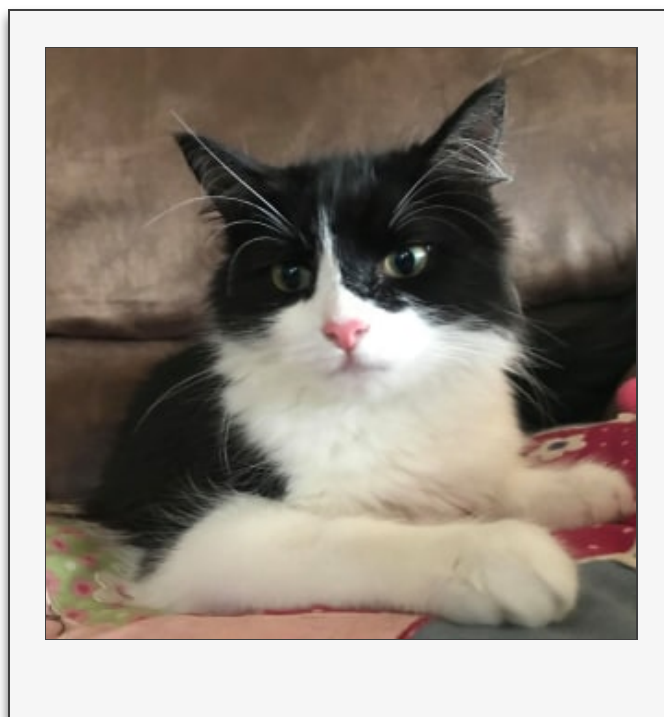

Hi, my name is Zelda

Cuddly and cute

Female Domestic Medium Hair x Ragdoll Mix Cat

Zelda is a super easy going girl. Zelda will get along fine with other cats & dogs kind to her and would also suit a family with kind children. Zelda is a floppy ragdoll type of cuddler so would be an amazing family cat ready to cuddle on the couch for movies or in bed. Because of Zelda's kind personality we think she would also make a great support pet for an adult or child with disabilities longing for a companion they can be kind and caring to. Due to sudden injury we are also looking for a new Foster carer for Zelda quite urgently. To Foster - <http://foundhearts.com.au/forms/foster-application-form/>