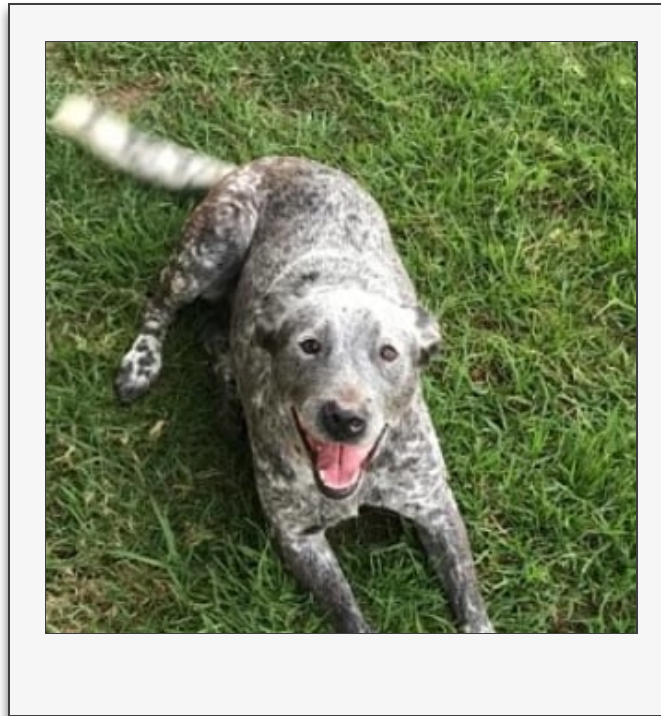

# Hi, my name is Tilly

sweet and gentle

## Medium Female Australian Cattle Dog Dog

Tilly is a gorgeous gentle pure bred australian blue cattle dog with papers . She came in to rescue as her owner was away too much and wasnt there for her She has the most gentle and loving nature and is wonderful around children She is quiet and sweet and looking for a home where she can settle in for the rest of her days She does need good fencing and perhaps a friend to keep her company. although if she is included as part of the family then she would probably not need to go looking for company We dont know how she is with cats but she is great with other dogs Tilly doesnt have a mean bone in her body and will fit in with just any family Tilly is in foster care in Hinton and has been vet checked and has no health issues