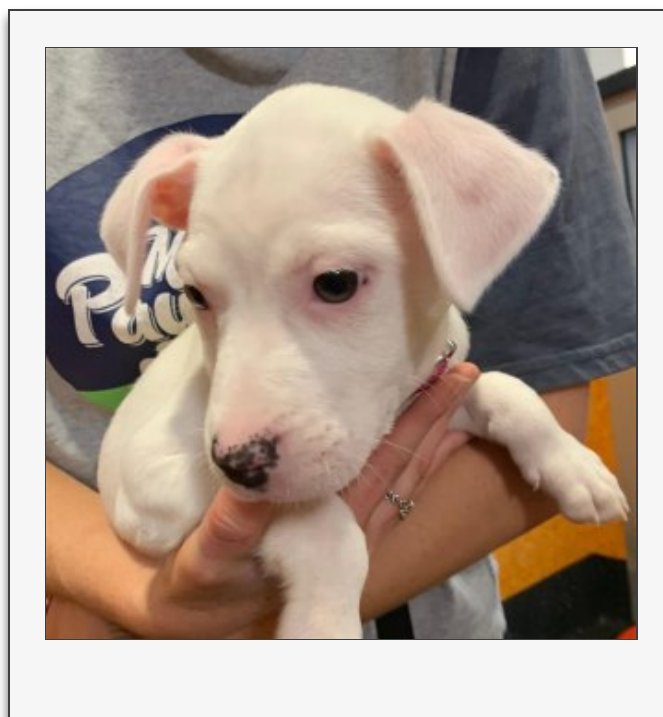

Hi, my name is Polly

Looking for love

Medium Female American Staffordshire Bull Terrier Mix Dog

Hi there, I'm PollyWaffle! I'm a sweet little girl and I came into the RSPCA with my 6 brothers and sisters. I think everything is fun, interesting and meant for play, especially you. Anything you do, I'll want to do too.

With my own brand of surprises, life with me will keep you constantly on your toes, and the fun is guaranteed. I'd love to go to some training classes with you so I can learn more tricks to show off!

Adoption Price: \$499