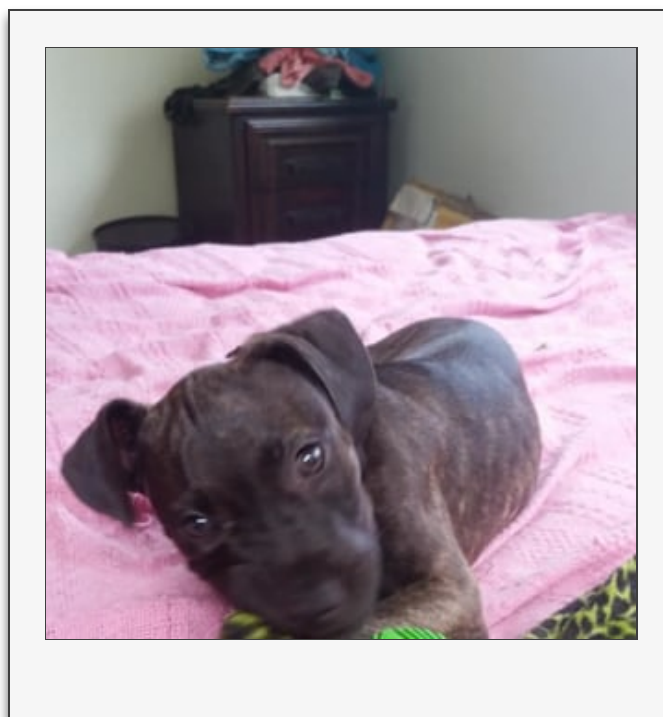

Hi, my name is Zelda

Looking for love

Medium Female Kelpie x Staffy Dog

I am a little shy girl at first but once I get to know you I can be quite a chatterbox. I love lots of cuddles and tummy rubs with my humans. I am slowly getting confidence with my big 4 legged foster sisters. My mum says I'm very gentle. If you would like to have a play date with me please call my foster mum

Age	9 months
Vaccinated	Yes
Desexed	Yes
Wormed	Yes
Adoption Fee	\$350
Rescue Organisation	Mackay Animal Rescue Society

Find out more at petrescue.com.au/listings/673380