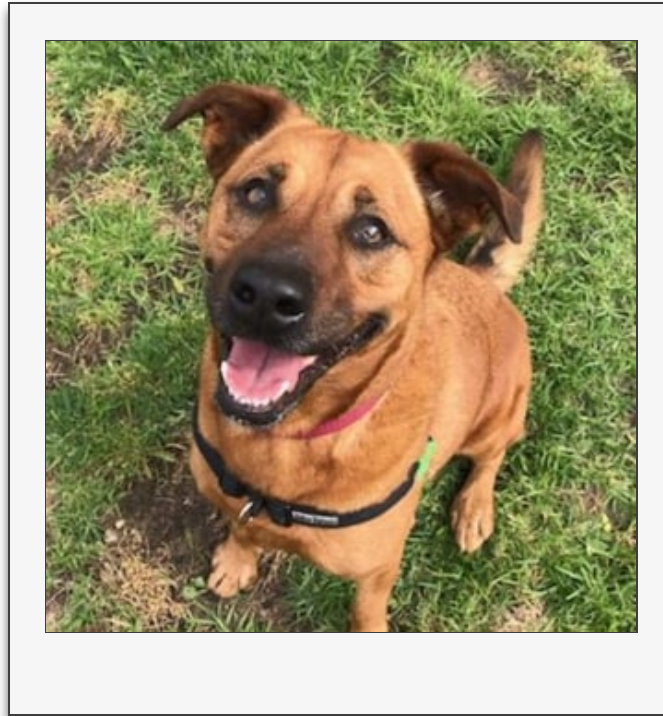

Hi, my name is Molly

Looking for love

Medium Female Kelpie Mix Dog

Molly is a beautiful girl who is an absolute delight in the home. She is a real cuddly bunny once she gets to know you and loves to sleep on your bed. She could go with children and would like to be included in family outings. She loves her daily walks and her food enrichment but no cats. Please enquire about making Molly a part of your life!

Age	7 years 10 months
Vaccinated	Yes
Desexed	Yes
Wormed	Yes
Adoption fee	480.0
Microchip number	978102100098455
Rescue organisation	Dogs Refuge Home (WA) Inc

Find out more at petrescue.com.au/listings/658889