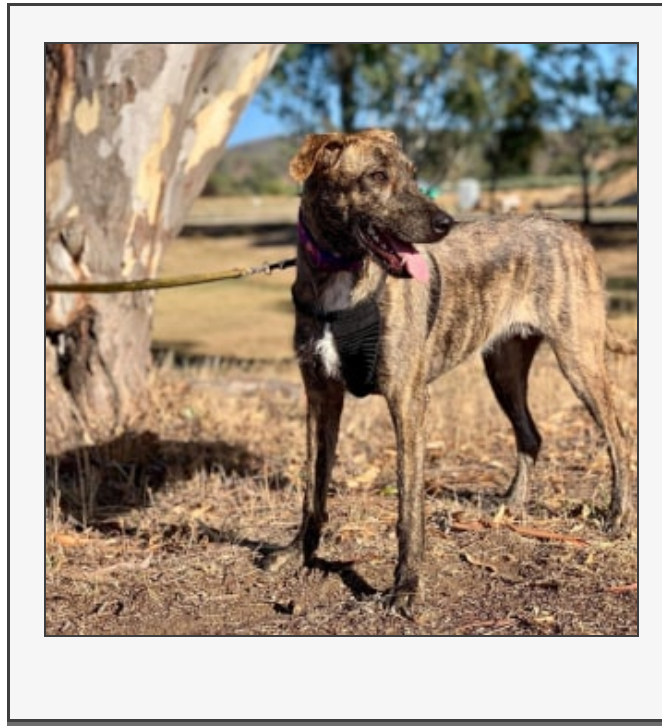

# Hi, my name is Chloe

Beautiful big girl

## Large Female Deer Hound x Greyhound x Mastiff Dog

This gorgeous big girl is Chloe. Chloe. She is a very sweet, big stripey puppy and she needs a loving new home. Chloe is a Deerhound X Greyhound X Mastiff. Chloe's breed mix says that she will be laid back but will still need a fair bit of exercise and brain stimulation. Her Mum Storm is a lovely affectionate girl who we also found a new home for. An outgoing girl full of personality, Chloe will always be happy to welcome you home. She is a social girl who loves her doggy buddies and gets on well with absolutely everyone. She loves going on walks and knows basic commands like sit, come and shake. Chloe will be happy in either a single dog home or being rehomed with another doggy friend. Play, play and more play – that's what Chloe is best at! Chloe is a very friendly girl with a pretty brindle slightly rough coat. Another one of Chloe's favourite activities is lounging around with her human. She'll make a wonderful addition to any family. This beautiful youngster will just melt your heart and will make a fabulous companion for anyone willing to put in the work in her ...