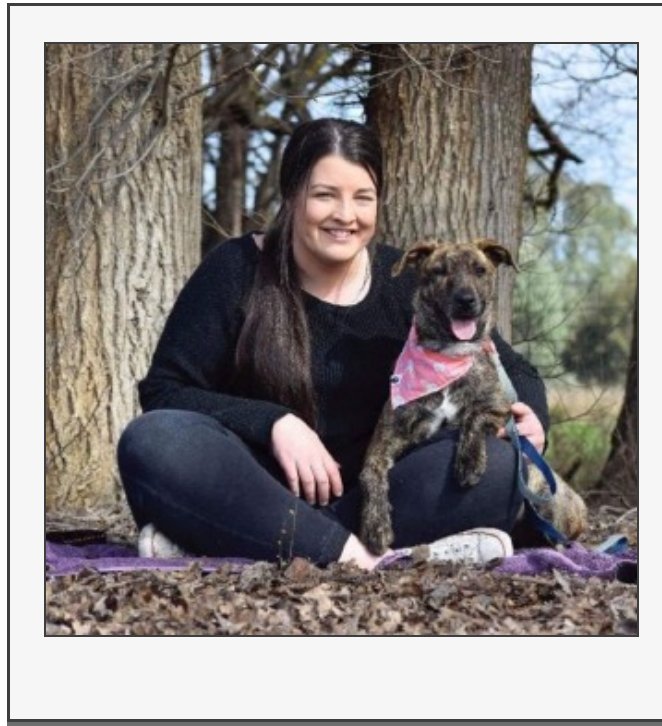

Hi, my name is Chloe

Beautiful big girl

Large Female Deer Hound x Greyhound x Mastiff Dog

This gorgeous big girl is Chloe. She is a very sweet, big stripey puppy and she needs a loving new home. Chloe is a Deerhound X Greyhound X Mastiff. Chloe's breed mix says that she will be laid back but will still need a fair bit of exercise and brain stimulation. Her Mum Storm is a lovely affectionate girl who we also found a new home for. Big dog owners do need to understand their care and feeding as they do have different needs than small and medium dogs. This beautiful pup will just melt your heart and will make a fabulous companion for anyone willing to put in the work in her growing years to ensure her training and socialising continues.

Age	8 months
Vaccinated	Yes
Desexed	Yes
Wormed	Yes
Adoption Fee	\$450
Microchip Number	956000010291868
Rescue Organisation	Albury Wodonga Animal Rescue Pty Ltd

Find out more at petrescue.com.au/listings/648581