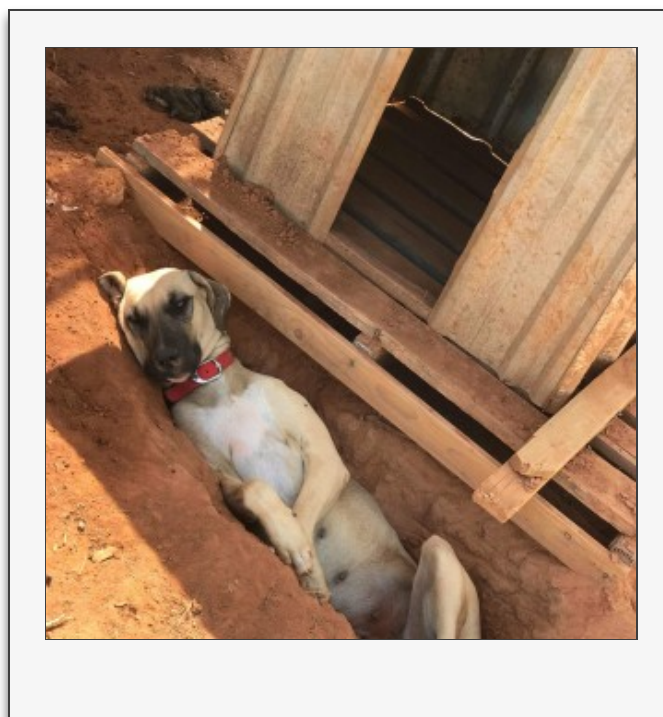

Hi, my name is Phoebe

Looking for love

Large Female Greyhound Mix Dog

Gorgeous Phoebe is on the look out for her forever home. We believe Phoebe is a greyhound cross mystery breed lol. She is a true rescue breed as we are not quite sure, but she sure is pretty. Phoebe just loves to play and run and then snooze. Her big joy in life is love and pats from her humans. She adores her humans. This special girl deserves a forever home where she is included in the family. Phoebe is a bit smitten with most of the boy pooches in her foster home but can be picky with other females. She would be best rehomed without female dogs and with an experienced dog owner. Phoebe is currently in foster care in Parkes NSW. If you would like to find out more about this little sweetheart please answer the adoption questions below.