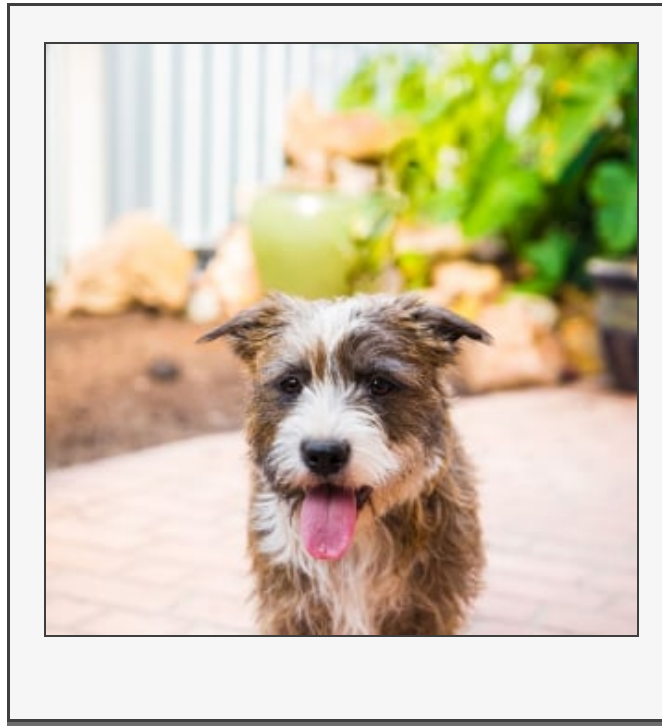

# Hi, my name is Gem

Gorgeous looking girl

## Medium Female Shih Tzu x Staffordshire Bull Terrier Dog

Meet Gem a 14 month old female Shih Tzu cross Staffy. Be prepared for many cuddles with this beautiful natured girl! Gem is only on the small side of medium, she is still young so is quite playful. She is super friendly and good with cats and other dogs. She walks like a dream on the lead and everyone who meets her loves her. Who can resist that wonderful scruffy coffee coloured coat? Gemma has been sleeping inside and will only go to a home where she can continue to do that to be around her family. Gemma is a gorgeous girl who will need a lifelong commitment of love and human interaction. She will need a home where she can get daily mental and physical stimulation as he'd like to go on all life's adventures with you! Gem is just looking for a home where she can love and be loved...any family would be lucky to have this girl.