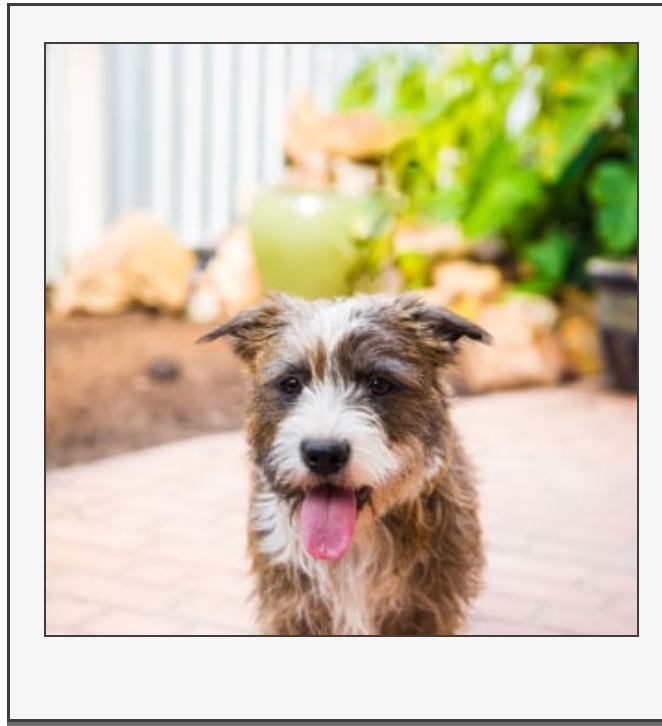

# Hi, my name is Gem

Gorgeous looking girl

## Medium Female Shih Tzu x Staffordshire Bull Terrier

Meet Gem a 14 month old female Shih Tzu cross Staffy. Be prepared for many cuddles with this beautiful natured girl! Gem is only on the small side of medium, she is still young so is quite playful. She is super friendly and good with cats and other dogs. She walks like a dream on the lead and everyone who meets her loves her. Who can resist that wonderful scruffy coffee coloured coat? Gemma has been sleeping inside and will only go to a home where she can continue to do that to be around her family. Gemma is a gorgeous girl who will need a lifelong commitment of love and human interaction. She will need a home where she can get daily mental and physical stimulation as he'd like to go on all life's adventures with you! Gem is just looking for a home where she can love and be loved...any family would be lucky to have this girl.