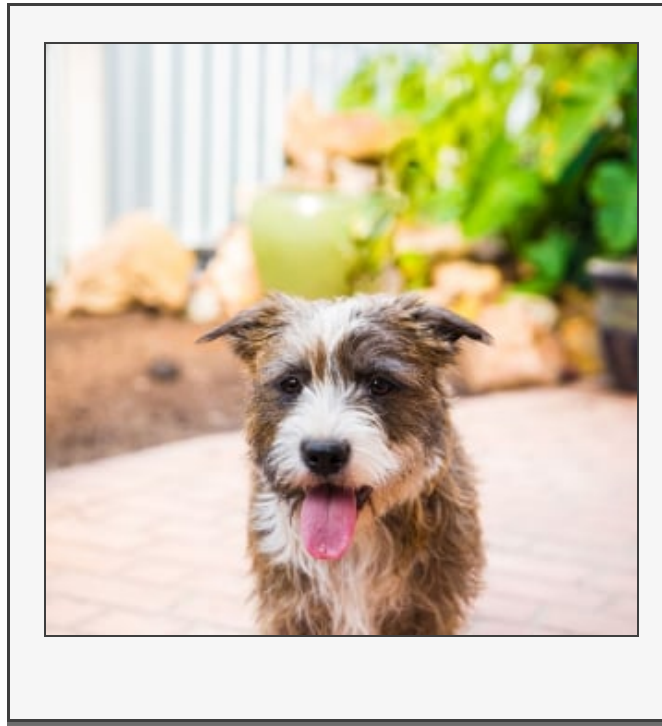

Hi, my name is Gem

Gorgeous looking girl

Medium Female Shih Tzu x Staffordshire Bull Terrier Dog

Meet Gem a 14 month old female Shih Tzu cross Staffy. Be prepared for many cuddles with this beautiful natured girl! Gem is only on the small side of medium, she is still young so is quite playful. She is super friendly and good with cats and other dogs. She walks like a dream on the lead and everyone who meets her loves her. Who can resist that wonderful scruffy coffee coloured coat? Gemma has been sleeping inside and will only go to a home where she can continue to do that to be around her family. Gemma is a gorgeous girl who will need a lifelong commitment of love and human interaction. She will need a home where she can get daily mental and physical stimulation as he'd like to go on all life's adventures with you! Gem is just looking for a home where she can love and be loved...any family would be lucky to have this girl.