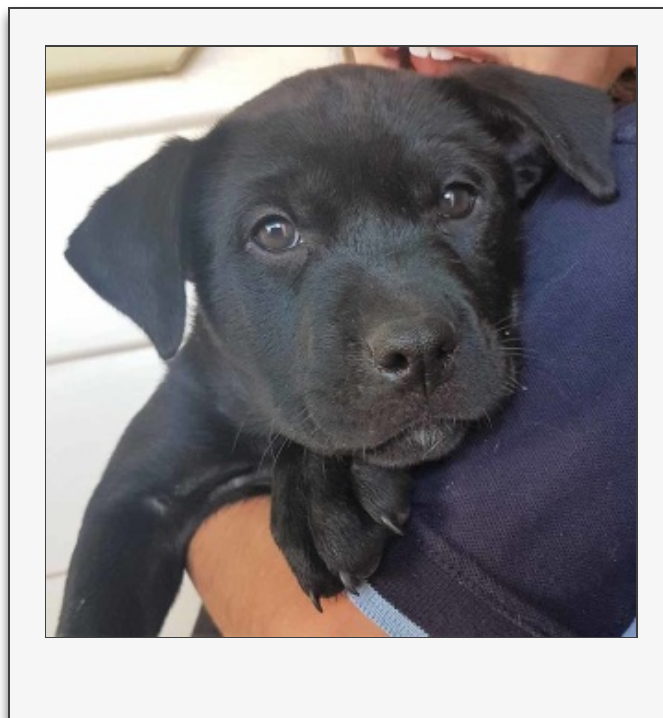

# Hi, my name is Libby ~ Female Rotti X Lab Puppy (On Trial 17/6/17 cute & cuddly puppy

## Medium Female Labrador x Rottweiler x Staffy Dog

My name is Libby! I am an 8 week old, female, Rotti x Staffy x Labrador puppy. I am incredibly affectionate little girl who relishes in snuggles and giving you kisses, I am right at home having nap next to you and I am looking for my furever family, is it with you? I am in excellent health, many comment how well behaved I am too! I'm lucky to have had an excellent start to life, being raised in a home environment surrounded by love, children, other puppies, adult dogs and even a cat, I get along well with all of them! I have also met many people and I am friendly with them all, big and small. I will grow up to be a medium-large dog. We always recommend puppy-training classes to give your new family member the best start in life. All dogs and puppies need plenty of affection, exercise, and training. As you can see, I have mastered the art of giving puppy dog eyes. I would just love a home with a friendly adult dog who can show me the ropes and be my companion and playmate, I'm so used to having furry friends you see. If you don't have another dog, I would need for someone ...