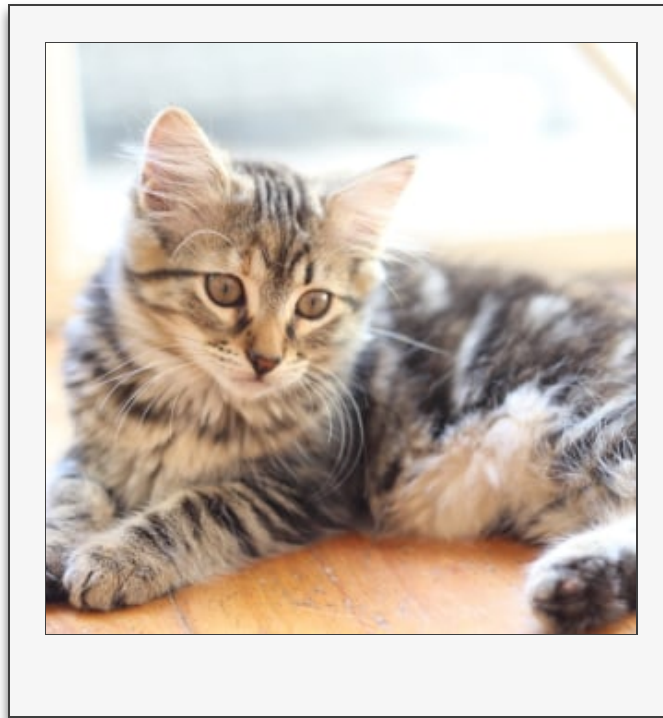

Hi, my name is Ruby

Relaxed and loving

Female Domestic Medium Hair Cat

Meet Ruby and fall in love... Ruby's personality and looks Ruby is a classic tabby, with a gorgeous super-soft, rich autumn-toned coat. It's hard to convey how glorious and silky soft her fur is and her patchwork markings are unusual and stunning. She has such a sweet face with bright eyes and a look of serene wisdom :D The photos don't capture Ruby's true beauty. Ruby has a super sweet personality. She is gentle, loving and playful. She adores playing with as well as hanging out with hoomans, sleeping and tucking into her food. Ruby is very socialised to people and altogether pretty chillaxed. Ruby loves games and exploring the house as long as she can find a warm human to cuddle up with when she's tired! Ruby's ideal home A cat-loving home with plenty to do and explore would suit Ruby wonderfully. She would be fab with gentle, pet-aware kids 8 years+ (Usually we don't adopt kittens into homes with littlies under 6 years as kids and kittens often get rough with each other! If you have a very gentle younger child, that's ok - we will consider each unique situation. It...

Age	3 years 11 months
Vaccinated	Yes
Desexed	Yes
Wormed	Yes
Adoption fee	150
Rescue organisation	Glebe Community Cats

Find out more at petrescue.com.au/listings/506373