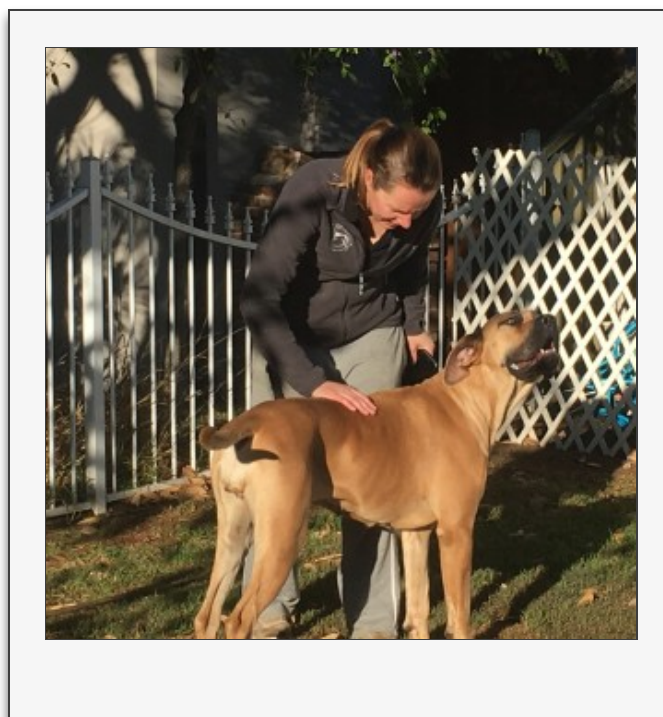

Hi, my name is Lola

Looking for love

Large Female Great Dane x Mastiff Mix Dog

Lola is sweet and pretty damn funny. Although she is a Dane x, she's only about half the size as she's a cross Mastiff. She weighs approx. 40 kilos and is thigh height. She has this somewhat harsh look about her which just doesn't match her personality but certainly would make people think twice about stepping onto your property. Lola is a recent surrender from a family who was no longer able to care for her financially. At her previous home she was mostly an outside dog that would come in from time to time. Her family had another female large dog, a cat and a couple of 10+ year old kids. At her foster home, she is an inside dog and so far has never had an accident, she is happy to use the doggy door. She absolutely adores cuddles and sitting next to you on the couch. She's currently living with a male Great Dane and a male Labrador x. We would like to see her in a home with another dog that is suitably sized to play with her - she can be a bit of a tank in play so a smaller dog may get accidentally hurt. Lola can be a little nervous meeting 'some' new people...

Age	4 years 7 months
Vaccinated	Yes
Desexed	Yes
Wormed	Yes
Adoption fee	350.00
Rescue organisation	Great Dane Rescue & Rehoming

Find out more at petrescue.com.au/listings/458702