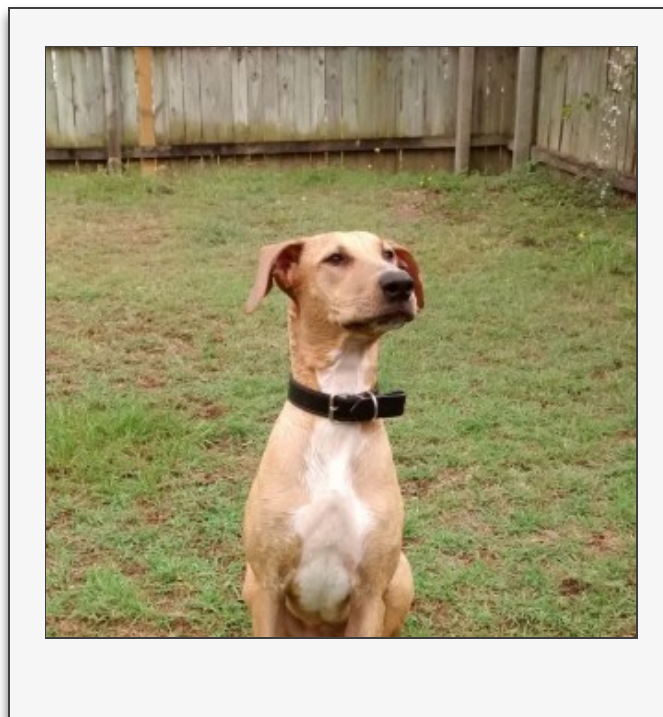

Hi, my name is Zelda *I'm Just \$150!*

Looking for love

Medium Female Mastiff Mix Dog

Gorgeous Zelda was almost put to sleep in a regional pound, but has been scooped up into rescue and shows how grateful she is every day with her super cuddly nature. She loves to fall asleep in your lap (don't tell her she isn't a lap dog) and has been known to sleep in bed with the kids in her foster home. She is excellent with kids though as she is still a puppy, she has a tendency to mouth when excited, but plays well. Zelda is gentle and quiet (except the thud-thud of her wagging tail coming down the hallway!).

She is toilet trained and enjoys being welcomed into the home with her family. Zelda yearns for companionship. She would love a forever home where there is another like-minded dog, who doesn't mind having a cuddle and play. She is still learning how to interact with new friends at the dog park and will follow them but not engage. As her confidence grows, this should change. Zelda loves the water with a capital L! Playing in or with water is her favourite pastime and catching water coming from the hose is a game that could last all Summer! She's lear...