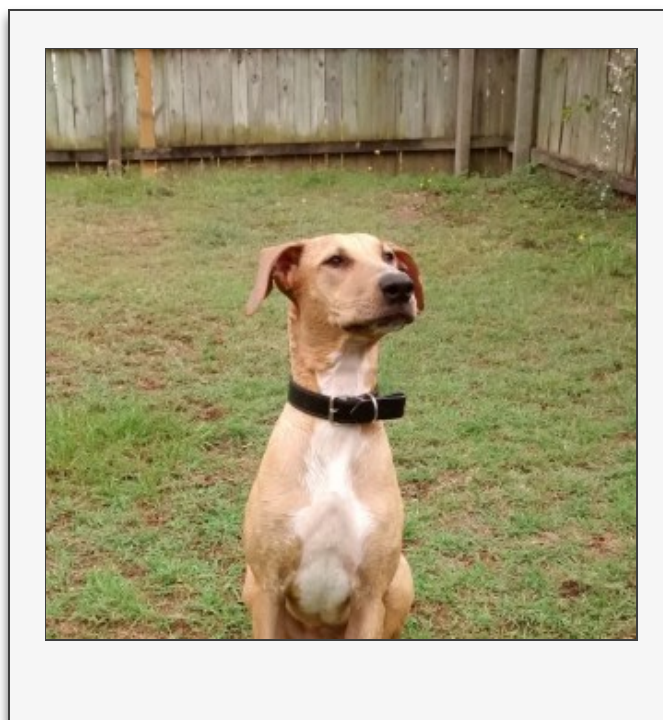

Hi, my name is Zelda *I'm Just \$150!*

Looking for love

Medium Female Mastiff Mix Dog

Gorgeous Zelda was almost put to sleep in a regional pound, but has been scooped up into rescue and shows how grateful she is every day with her super cuddly nature. She loves to fall asleep in your lap (don't tell her she isn't a lap dog) and has been known to sleep in bed with the kids in her foster home. She is excellent with kids though as she is still a puppy, she has a tendency to mouth when excited, but plays well. Zelda is gentle and quiet (except the thud-thud of her wagging tail coming down the hallway!). She is toilet trained and enjoys being welcomed into the home with her family. Zelda yearns for companionship. She would love a forever home where there is another like-minded dog, who doesn't mind having a cuddle and play. She is still learning how to interact with new friends at the dog park and will follow them but not engage. As her confidence grows, this should change. Zelda loves the water with a capital L! Playing in or with water is her favourite pass time and catching water coming from the hose is a game that could last all Summer! She's lear...

Age	6 years
Vaccinated	Yes
Desexed	Yes
Wormed	Yes
Adoption fee	\$150
Rescue organisation	Fresh Start Rescue Incorporation

Find out more at petrescue.com.au/listings/416376