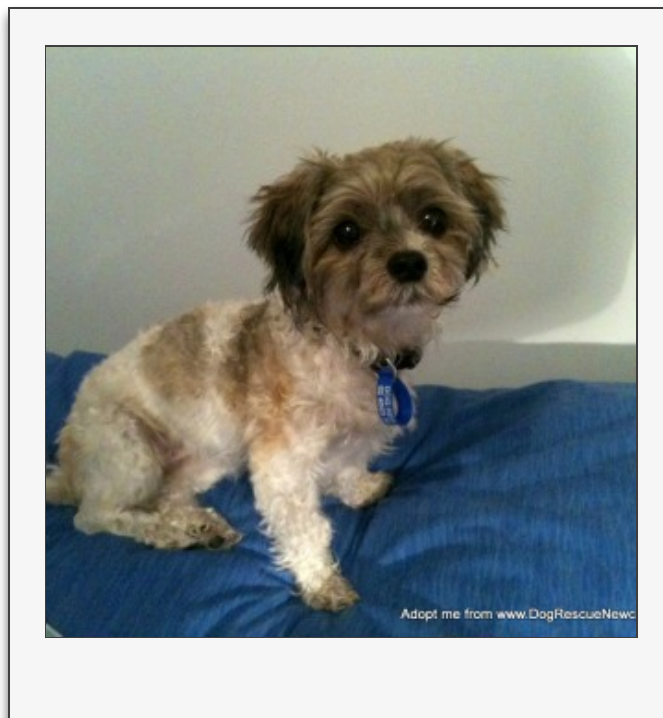

# Hi, my name is Frankie (On Trial 17/1/15)~ Female Shih Tzu X

Looking for love

## Small Female Maltese x Poodle x Shih Tzu Dog

Frankie is a 3 and a half year old, female, Shih Tzu x Poodle. She is a quiet girl, not a barker. She enjoys going for walks. She's a very affectionate dog who needs a home with someone who is home most of the time or can take her with them. She would suit a mature person or couple. Frankie is an inside dog and needs to be allowed inside, at least when people are home, and to sleep inside. She will need a daily walk as she is a young dog. She gets upset by thunderstorms and needs to be inside when they occur. She plays nicely with other small, friendly dogs. Frankie has a low shedding coat which needs regular brushing (every few days depending on length), bathing (every few weeks) and clipping (every 4 to 8 weeks) to keep her comfortable and beautiful. Frankie is a darling little girl who will make someone very happy. For more information or to meet Frankie, please contact her foster carer Loraine on 02-4023-3085. Frankie is in foster care near Charlestown, NSW (Lake Macquarie, south of Newcastle) and is available for adoption interstate. Frankie's adoption fee is...